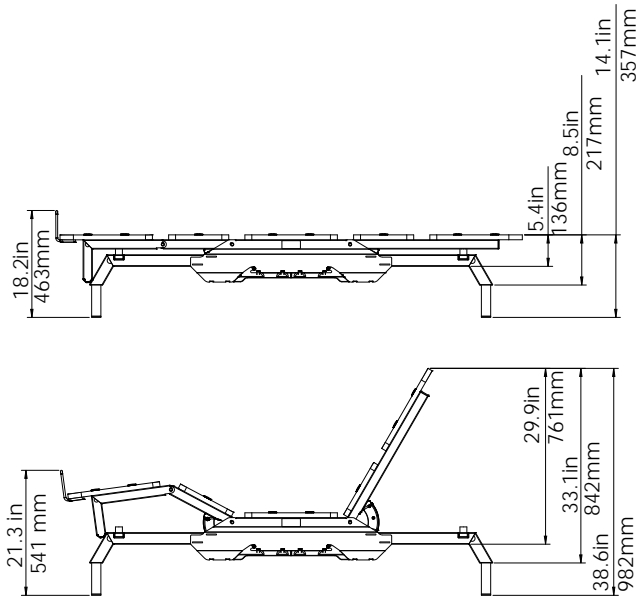

TECHNICAL DATA

Input voltage	100-240 VAC		
Rated input current	2.2 A		
Standby power consumption	1.8 W		
Lifetime durability	7,500 cycles		
Ambient conditions (operation)	+5 °C to +40 °C at max. 68% relative air humidity (non-condensing), up to an altitude of 2,000 m		
Ambient conditions (transport/storage)	-25 °C to +40 °C at max. 68% relative air humidity (non-condensing). +40 °C to 60 °C at max. 32% relative air humidity (non-condensing). Temperatures of more than 40 °C for periods not exceeding 10h. Product must be acclimatised to acceptable operating conditions before assembly. Contact LOGICDATA for exact specifications		
Max. load (including mattress)*	1000 lbs (454 kg)		
Wireless working frequency	2,4 GHz		
IP Protection (IEC 60529)	IP20		
Applicable standards	RoHS 2011/65/EU | UL 962 | FCC CFR 47 Part 15 Subpart B/C | Dodd-Frank Wall Street Reform and Consumer Protection Act		
Immunity to ESD interference (EN 61000-6-2)	Conducted discharge: level 4 | 8kV Air discharge: level 4 | 15kV		
Bed size	King**	Queen	Twin XL
Recommended Mattress Size (l x w)	2032 x 1930.4 mm 80 " x 76 "	2032 x 1524 mm 80 " x 60 "	2032 x 990,6 mm 80 " x 39 "
Bed Dimensions (l x w x h***)	78.74 " x 74.21 " x 14.1 " 2000 x 1885 x 357 mm	78.74 " x 58.27 " x 14.1 " 2000 x 1480 x 357 mm	78.74 " x 37.20 " x 14.1 " 2000 x 945 x 357 mm
Package dimensions (l x w x h)	76.18 " x 17.83 " x 9.17 " 1935 x 453 x 233 mm	76.18 " x 17.83 " x 9.17 " 1935 x 453 x 233 mm	76.18 " x 17.83 " x 7.56 " 1935 x 453 x 192 mm
Package Weight	154.7 lbs 70.2 kg	137.6 lbs 62.4 kg	113.6 lbs 51.5 kg
Order code	SFS-LIT-KNG-LDS-A	SFS-LIT-QEN-LDS-A	SFS-LIT-TXL-LDS-A

* Max. Load may vary depending on Input Voltage

**Technical Data for California King and other Bed Sizes available on request

*** Height measured from floor to Platform surface (flat position)