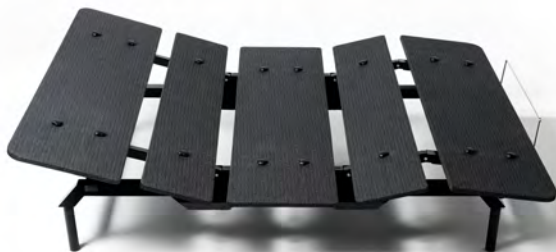

SILVERlite

DESCRIPTION

One Bed, One Package. The SILVERlite is the world's first adjustable base to be UPS/FedEx shippable in a single package with no oversize charges. Assembly is possible in just 10 minutes: no tools needed!

Robust, intuitive, and stunningly designed, the SILVERlite offers a perfect blend of safety and comfort: the smooth Head Up and Foot Up motions, wireless compatibility, and pre-set Memory Positions seamlessly complement the 1,000 lbs. maximum weight limit, Child Lock, and free-fall design to create a dream bed without the sleepless nights.

FEATURES

- Head Up & Foot Up
- Wireless Remote Control with Child Lock
- Pre-defined Memory Positions
(Anti Snore & Zero Gravity)
- 1,000 lbs. maximum load
- UPS/FedEx-shippable
- Box to bed in 10 minutes
- Wireless Sync of two Twin XL bases
for Split King
- Free-fall design
- Emergency lowering
- 10-year limited warranty
- LED Underbed Light (optional)
- USB ports (optional)
- Available sizes: Twin XL, Queen, King,
California King, Split King