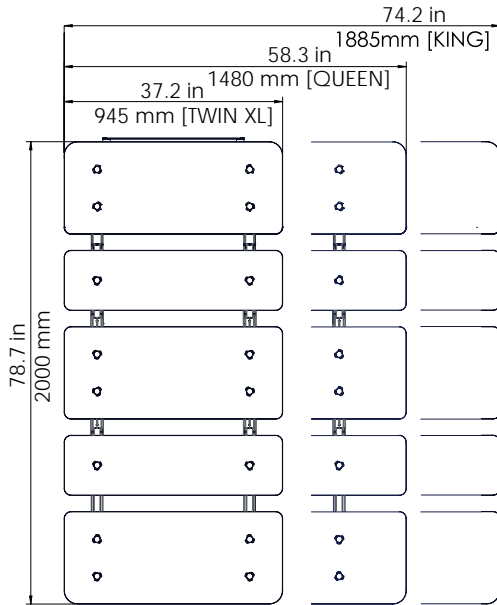

TECHNICAL DATA

Input voltage	100-240 VAC		
Rated input current	2.2 A		
Standby power consumption	1.8 W		
Lifetime durability	7,500 cycles		
Ambient conditions (operation)	+5 °C to +40 °C at max. 68% relative air humidity (non-condensing), up to an altitude of 2,000 m		
Ambient conditions (transport/storage)	-25 °C to +40 °C at max. 68% relative air humidity (non-condensing). +40 °C to 60 °C at max. 32% relative air humidity (non-condensing). Temperatures of more than 40 °C for periods not exceeding 10h. Product must be acclimatised to acceptable operating conditions before assembly. Contact LOGICDATA for exact specifications		
Max. load (including mattress)*	1000 lbs (454 kg)		
Wireless working frequency	2,4 GHz		
IP Protection (IEC 60529)	IP20		
Applicable standards	RoHS 2011/65/EU UL 962 FCC CFR 47 Part 15 Subpart B/C Dodd-Frank Wall Street Reform and Consumer Protection Act		
Immunity to ESD interference (EN 61000-6-2)	Conducted discharge: level 4 8kV Air discharge: level 4 15kV		
Bed size	King**	Queen	Twin XL
Recommended Mattress Size (l x w)	2032 x 1930.4 mm 80 " x 76 "	2032 x 1524 mm 80 " x 60 "	2032 x 990,6 mm 80 " x 39 "
Bed Dimensions (l x w x h***)	78.74 " x 74.21 " x 14.1 " 2000 x 1885 x 357 mm	78.74 " x 58.27 " x 14.1 " 2000 x 1480 x 357 mm	78.74 " x 37.20 " x 14.1 " 2000 x 945 x 357 mm
Package dimensions (l x w x h)	76.18 " x 17.83 " x 9.17 " 1935 x 453 x 233 mm	76.18 " x 17.83 " x 9.17 " 1935 x 453 x 233 mm	76.18 " x 17.83 " x 7.56 " 1935 x 453 x 192 mm
Package Weight	154.7 lbs 70.2 kg	137.6 lbs 62.4 kg	113.6 lbs 51.5 kg
Order code	SFS-LIT-KNG-LDS-A	SFS-LIT-QEN-LDS-A	SFS-LIT-TXL-LDS-A

* Max. Load may vary depending on Input Voltage

**Technical Data for California King and other Bed Sizes available on request

*** Height measured from floor to Platform surface (flat position)